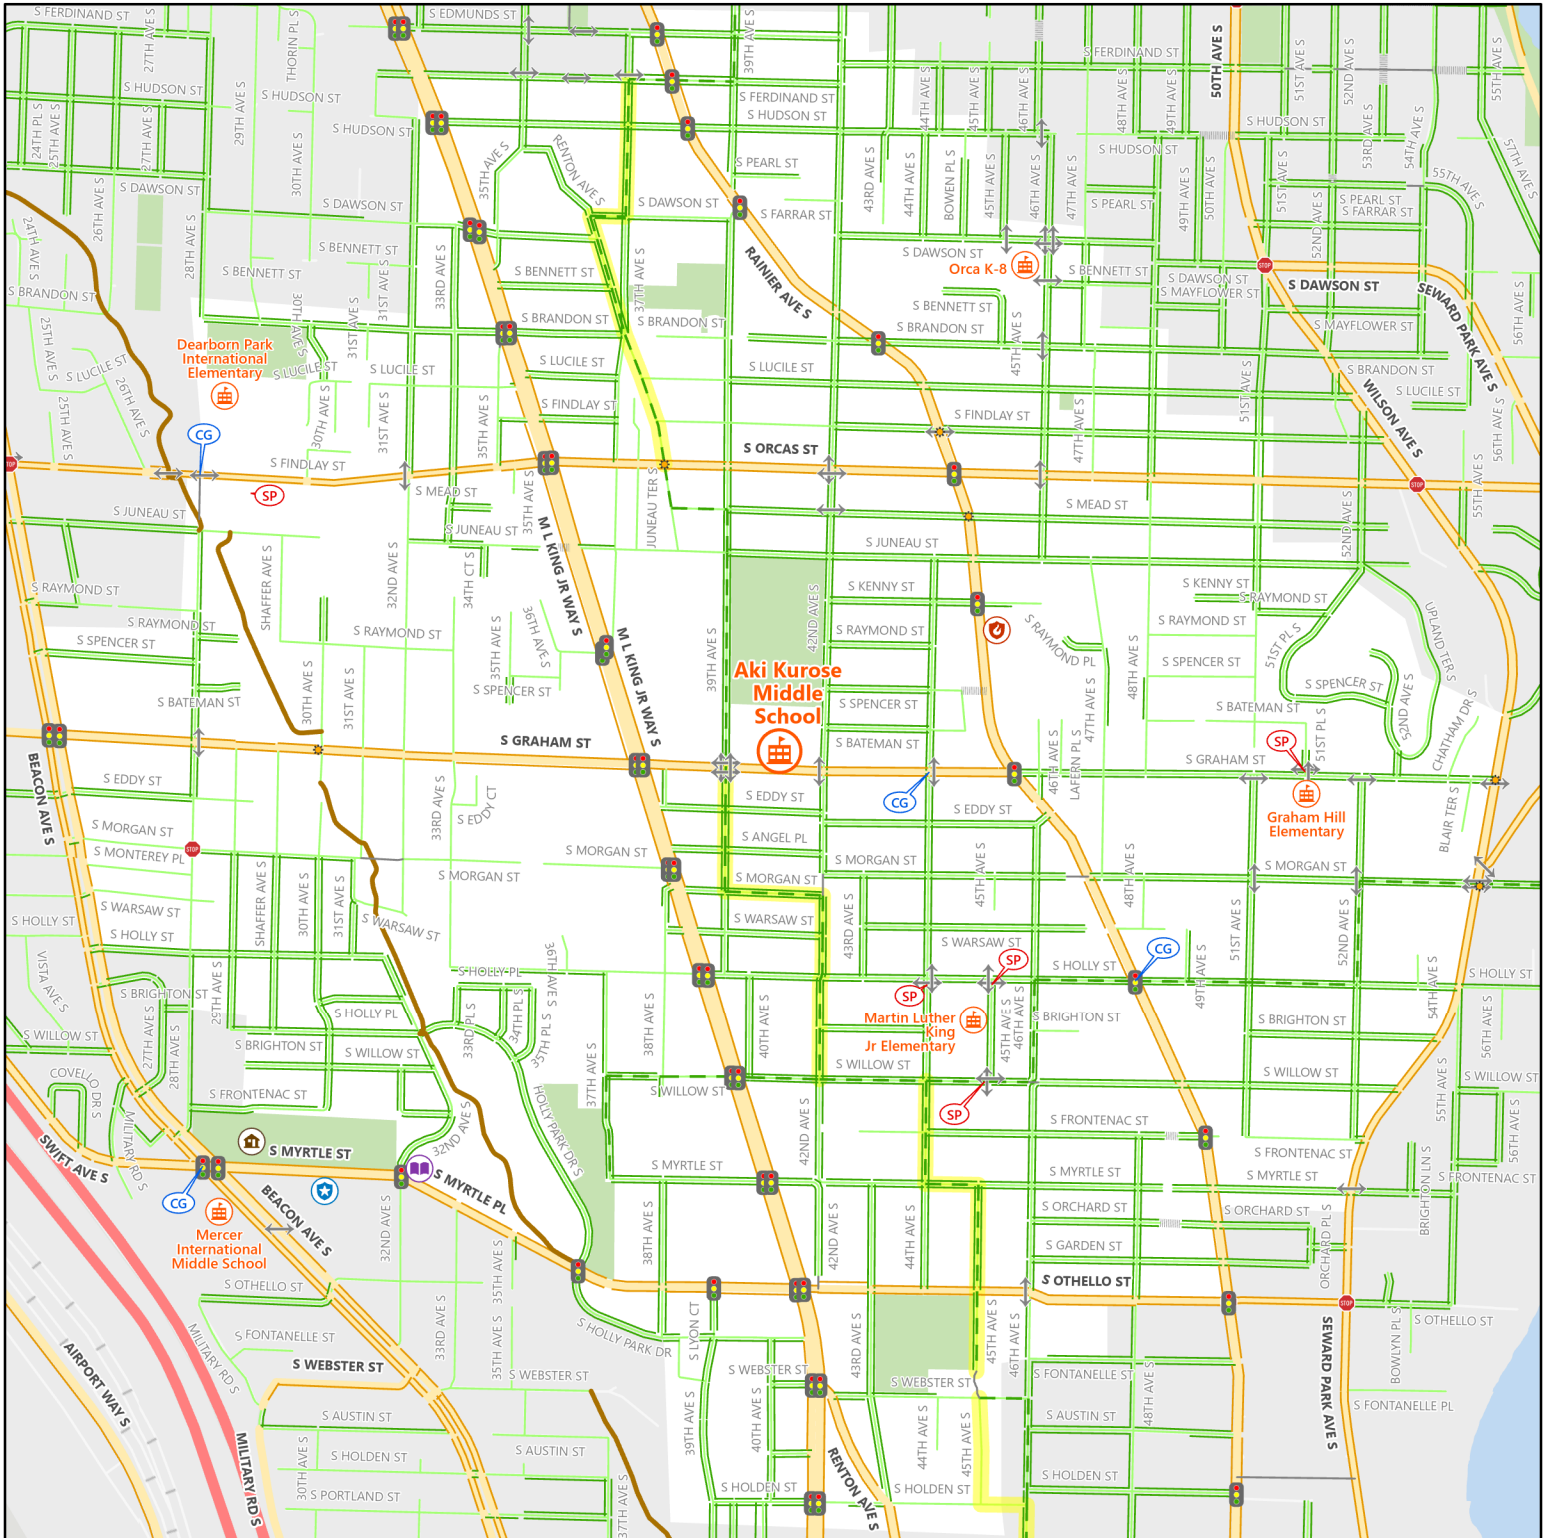

2023-24 Safe Routes to School

Aki Kurose Middle School

0 500 1,000 2,000 Feet